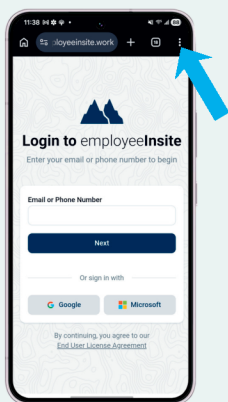

# PEAK COACH MOBILE QUICK-ACCESS

Follow these steps to quickly access Peak Coach/your results from your Home Screen.

1. Open **Safari** or **Chrome** and go to **app.employeeinsite.work**.
2. For **Safari**:
  - a. Tap the **share** icon (🔗).
  - b. Scroll to **Add to Home Screen**.
  - c. Review or edit the icon's name and tap **Add** to confirm.
3. For **Chrome**:
  - a. Android: Tap the **three dots** located in the top right.  
iPhone: Tap the **share** icon (🔗) in the address bar.
  - b. Scroll to **Add to Home Screen**.
  - c. Tap **Create shortcut** and **Add** to confirm.

## Safari Visual Guide

Go to  
*app.employeeinsite.work*

Tap share icon

Scroll to  
*Add to Home Screen*

Confirm or edit  
the icon's name

Access it from  
Home Screen

## Chrome Visual Guide

Go to *app.employeeinsite.work*  
(Tap the three dots)

Scroll to *Add to Home Screen*

Tap *Create shortcut*

Tap *Add* to confirm

Access it from  
Home Screen