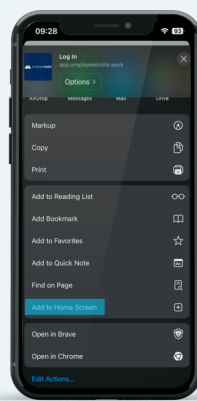

# PEAK COACH MOBILE QUICK-ACCESS

Follow these steps to quickly access Peak Coach/your results from your Home Screen.

1. Open **Safari** or **Chrome** and go to **app.employeeinsite.work**.
2. For **Safari**:
  - a. Tap the **share** icon (🔗).
  - b. Scroll to **Add to Home Screen**.
  - c. Review or edit the icon's name and tap **Add** to confirm.
3. For **Chrome**:
  - a. Android: Tap the **three dots** located in the top right.  
iPhone: Tap the **share** icon (🔗) in the address bar.
  - b. Scroll to **Add to Home Screen**.
  - c. Tap **Create shortcut** and **Add** to confirm.

## Safari Visual Guide

Go to  
*app.employeeinsite.work*

Tap share icon

Scroll to  
*Add to Home Screen*

Confirm or edit  
the icon's name

Access it from  
Home Screen