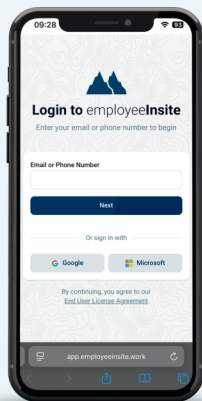

# PEAK COACH MOBILE QUICK-ACCESS

Follow these steps to quickly access Peak Coach/your results from your Home Screen.

1. Open **Safari** or **Chrome** and go to **app.employeeinsite.work**.
2. For **Safari**:
  - a. Tap the **share** icon (🔗).
  - b. Scroll to **Add to Home Screen**.
  - c. Review or edit the icon's name and tap **Add** to confirm.
3. For **Chrome**:
  - a. Android: Tap the **three dots** located in the top right.  
iPhone: Tap the **share** icon (🔗) in the address bar.
  - b. Scroll to **Add to Home Screen**.
  - c. Tap **Create shortcut** and **Add** to confirm.

## Safari Visual Guide

Go to  
*app.employeeinsite.work*

Tap share icon

Scroll to  
*Add to Home Screen*

Confirm or edit  
the icon's name

Access it from  
Home Screen