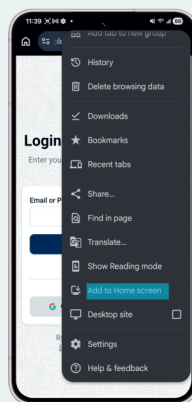

# PEAK COACH MOBILE QUICK-ACCESS

Follow these steps to quickly access Peak Coach/your results from your Home Screen.

1. Open **Safari** or **Chrome** and go to **app.employeeinsite.work**.
2. For **Safari**:
  - a. Tap the **share** icon (🔗).
  - b. Scroll to **Add to Home Screen**.
  - c. Review or edit the icon's name and tap **Add** to confirm.
3. For **Chrome**:
  - a. Android: Tap the **three dots** located in the top right.  
iPhone: Tap the **share** icon (🔗) in the address bar.
  - b. Scroll to **Add to Home Screen**.
  - c. Tap **Create shortcut** and **Add** to confirm.

## Safari Visual Guide

Go to  
*app.employeeinsite.work*

Tap share icon

Scroll to  
*Add to Home Screen*

Confirm or edit  
the icon's name

Access it from  
Home Screen

## Chrome Visual Guide

Go to *app.employeeinsite.work*  
(Tap the three dots)

Scroll to *Add to Home Screen*

Tap *Create shortcut*

Tap *Add* to confirm

Access it from  
Home Screen