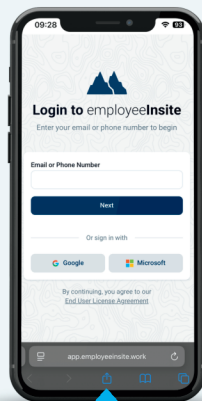

# PEAK COACH MOBILE QUICK-ACCESS

Follow these steps to quickly access Peak Coach/your results from your Home Screen.

1. Open **Safari** or **Chrome** and go to **app.employeeinsite.work**.
2. For **Safari**:
  - a. Tap the **share** icon (🔗).
  - b. Scroll to **Add to Home Screen**.
  - c. Review or edit the icon's name and tap **Add** to confirm.
3. For **Chrome**:
  - a. Android: Tap the **three dots** located in the top right.  
iPhone: Tap the **share** icon (🔗) in the address bar.
  - b. Scroll to **Add to Home Screen**.
  - c. Tap **Create shortcut** and **Add** to confirm.

## Safari Visual Guide

Go to  
*app.employeeinsite.work*

Tap share icon

Scroll to  
*Add to Home Screen*

Confirm or edit  
the icon's name

Access it from  
Home Screen