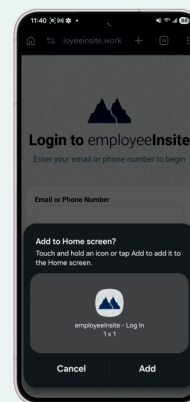

# PEAK COACH MOBILE QUICK-ACCESS

Follow these steps to quickly access Peak Coach/your results from your Home Screen.

1. Open **Safari** or **Chrome** and go to **app.employeeinsite.work**.
2. For **Safari**:
  - a. Tap the **share** icon (🔗).
  - b. Scroll to **Add to Home Screen**.
  - c. Review or edit the icon's name and tap **Add** to confirm.
3. For **Chrome**:
  - a. Android: Tap the **three dots** located in the top right.  
iPhone: Tap the **share** icon (🔗) in the address bar.
  - b. Scroll to **Add to Home Screen**.
  - c. Tap **Create shortcut** and **Add** to confirm.

## Safari Visual Guide

Go to  
*app.employeeinsite.work*

Tap share icon

Scroll to  
*Add to Home Screen*

Confirm or edit  
the icon's name

Access it from  
Home Screen

## Chrome Visual Guide

Go to *app.employeeinsite.work*  
(Tap the three dots)

Scroll to *Add to Home Screen*

Tap *Create shortcut*

Tap *Add* to confirm

Access it from  
Home Screen