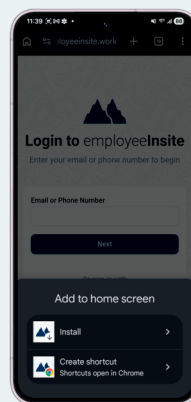

# PEAK COACH MOBILE QUICK-ACCESS

Follow these steps to quickly access Peak Coach/your results from your Home Screen.

1. Open **Safari** or **Chrome** and go to **app.employeeinsite.work**.
2. For **Safari**:
  - a. Tap the **share** icon (🔗).
  - b. Scroll to **Add to Home Screen**.
  - c. Review or edit the icon's name and tap **Add** to confirm.
3. For **Chrome**:
  - a. Android: Tap the **three dots** located in the top right.  
iPhone: Tap the **share** icon (🔗) in the address bar.
  - b. Scroll to **Add to Home Screen**.
  - c. Tap **Create shortcut** and **Add** to confirm.

## Safari Visual Guide

Go to  
*app.employeeinsite.work*

Tap share icon

Scroll to  
*Add to Home Screen*

Confirm or edit  
the icon's name

Access it from  
Home Screen

## Chrome Visual Guide

Go to *app.employeeinsite.work*  
(Tap the three dots)

Scroll to *Add to Home Screen*

Tap *Create shortcut*

Tap *Add* to confirm

Access it from  
Home Screen